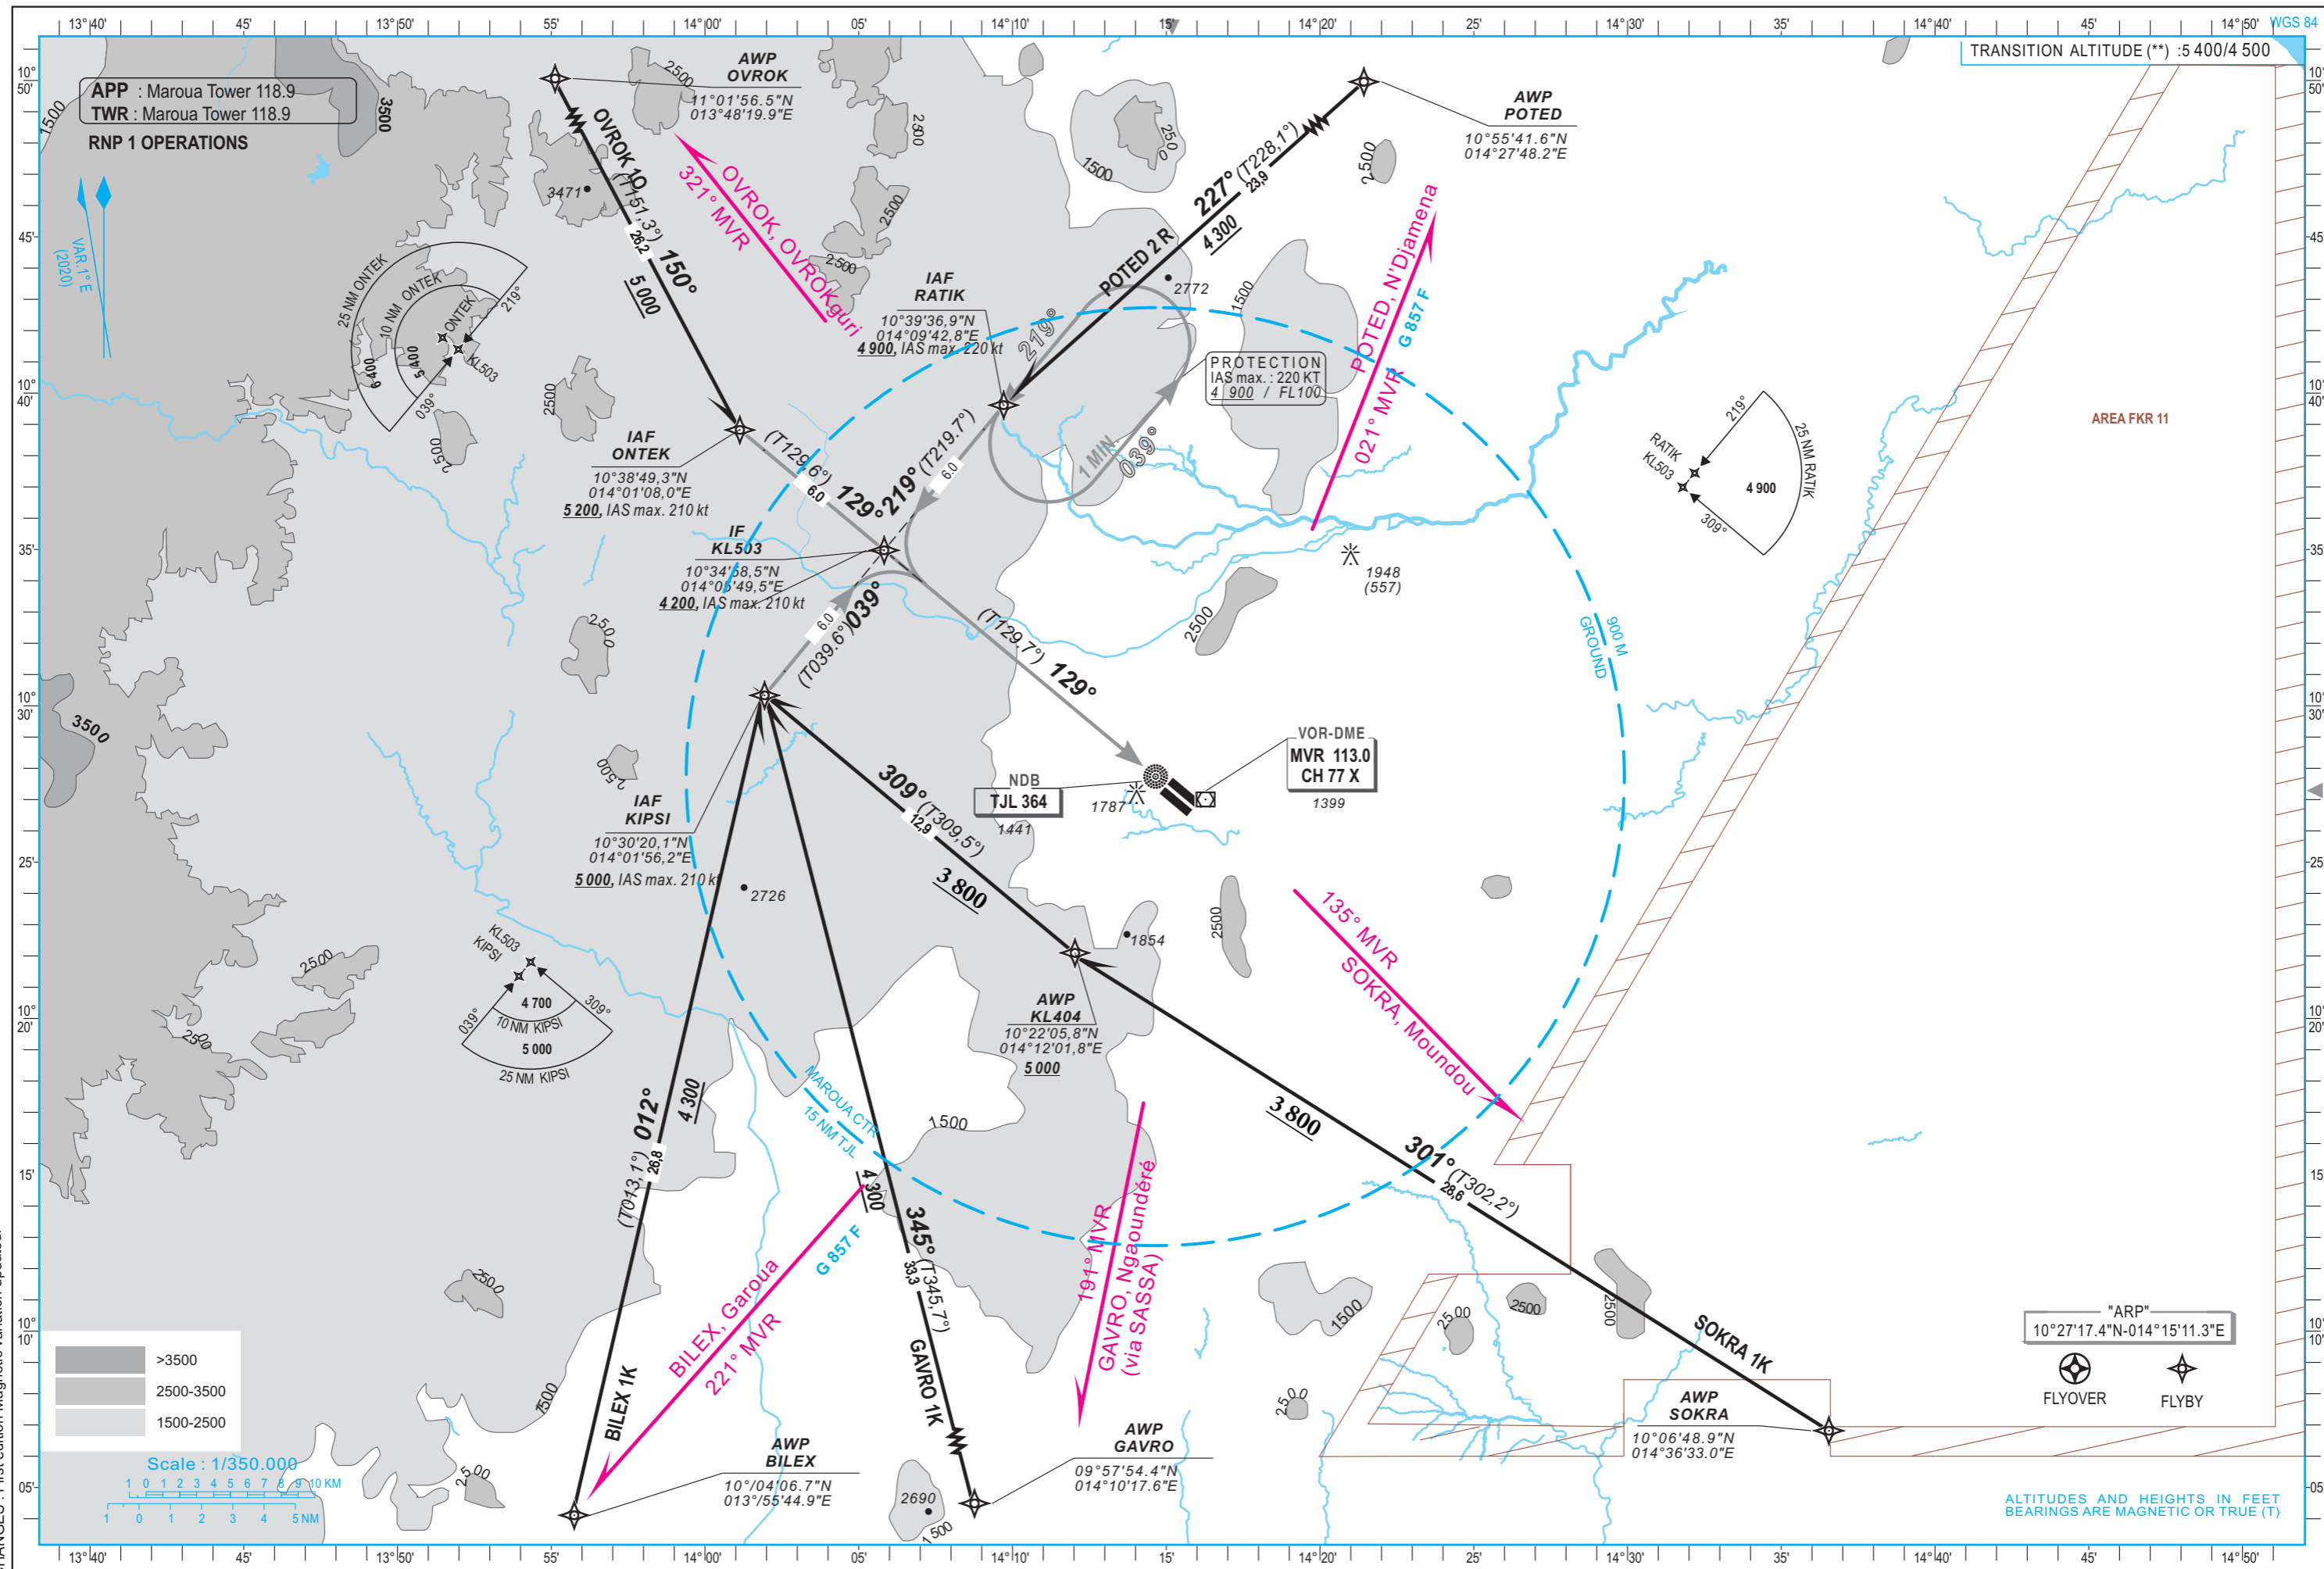

TMA - RNP1 arrival procedures

MAROUA - Salak (FKKL)

STARs RNP1 - RWY 13

CHANGES : First edition-Magnetic variation updated.